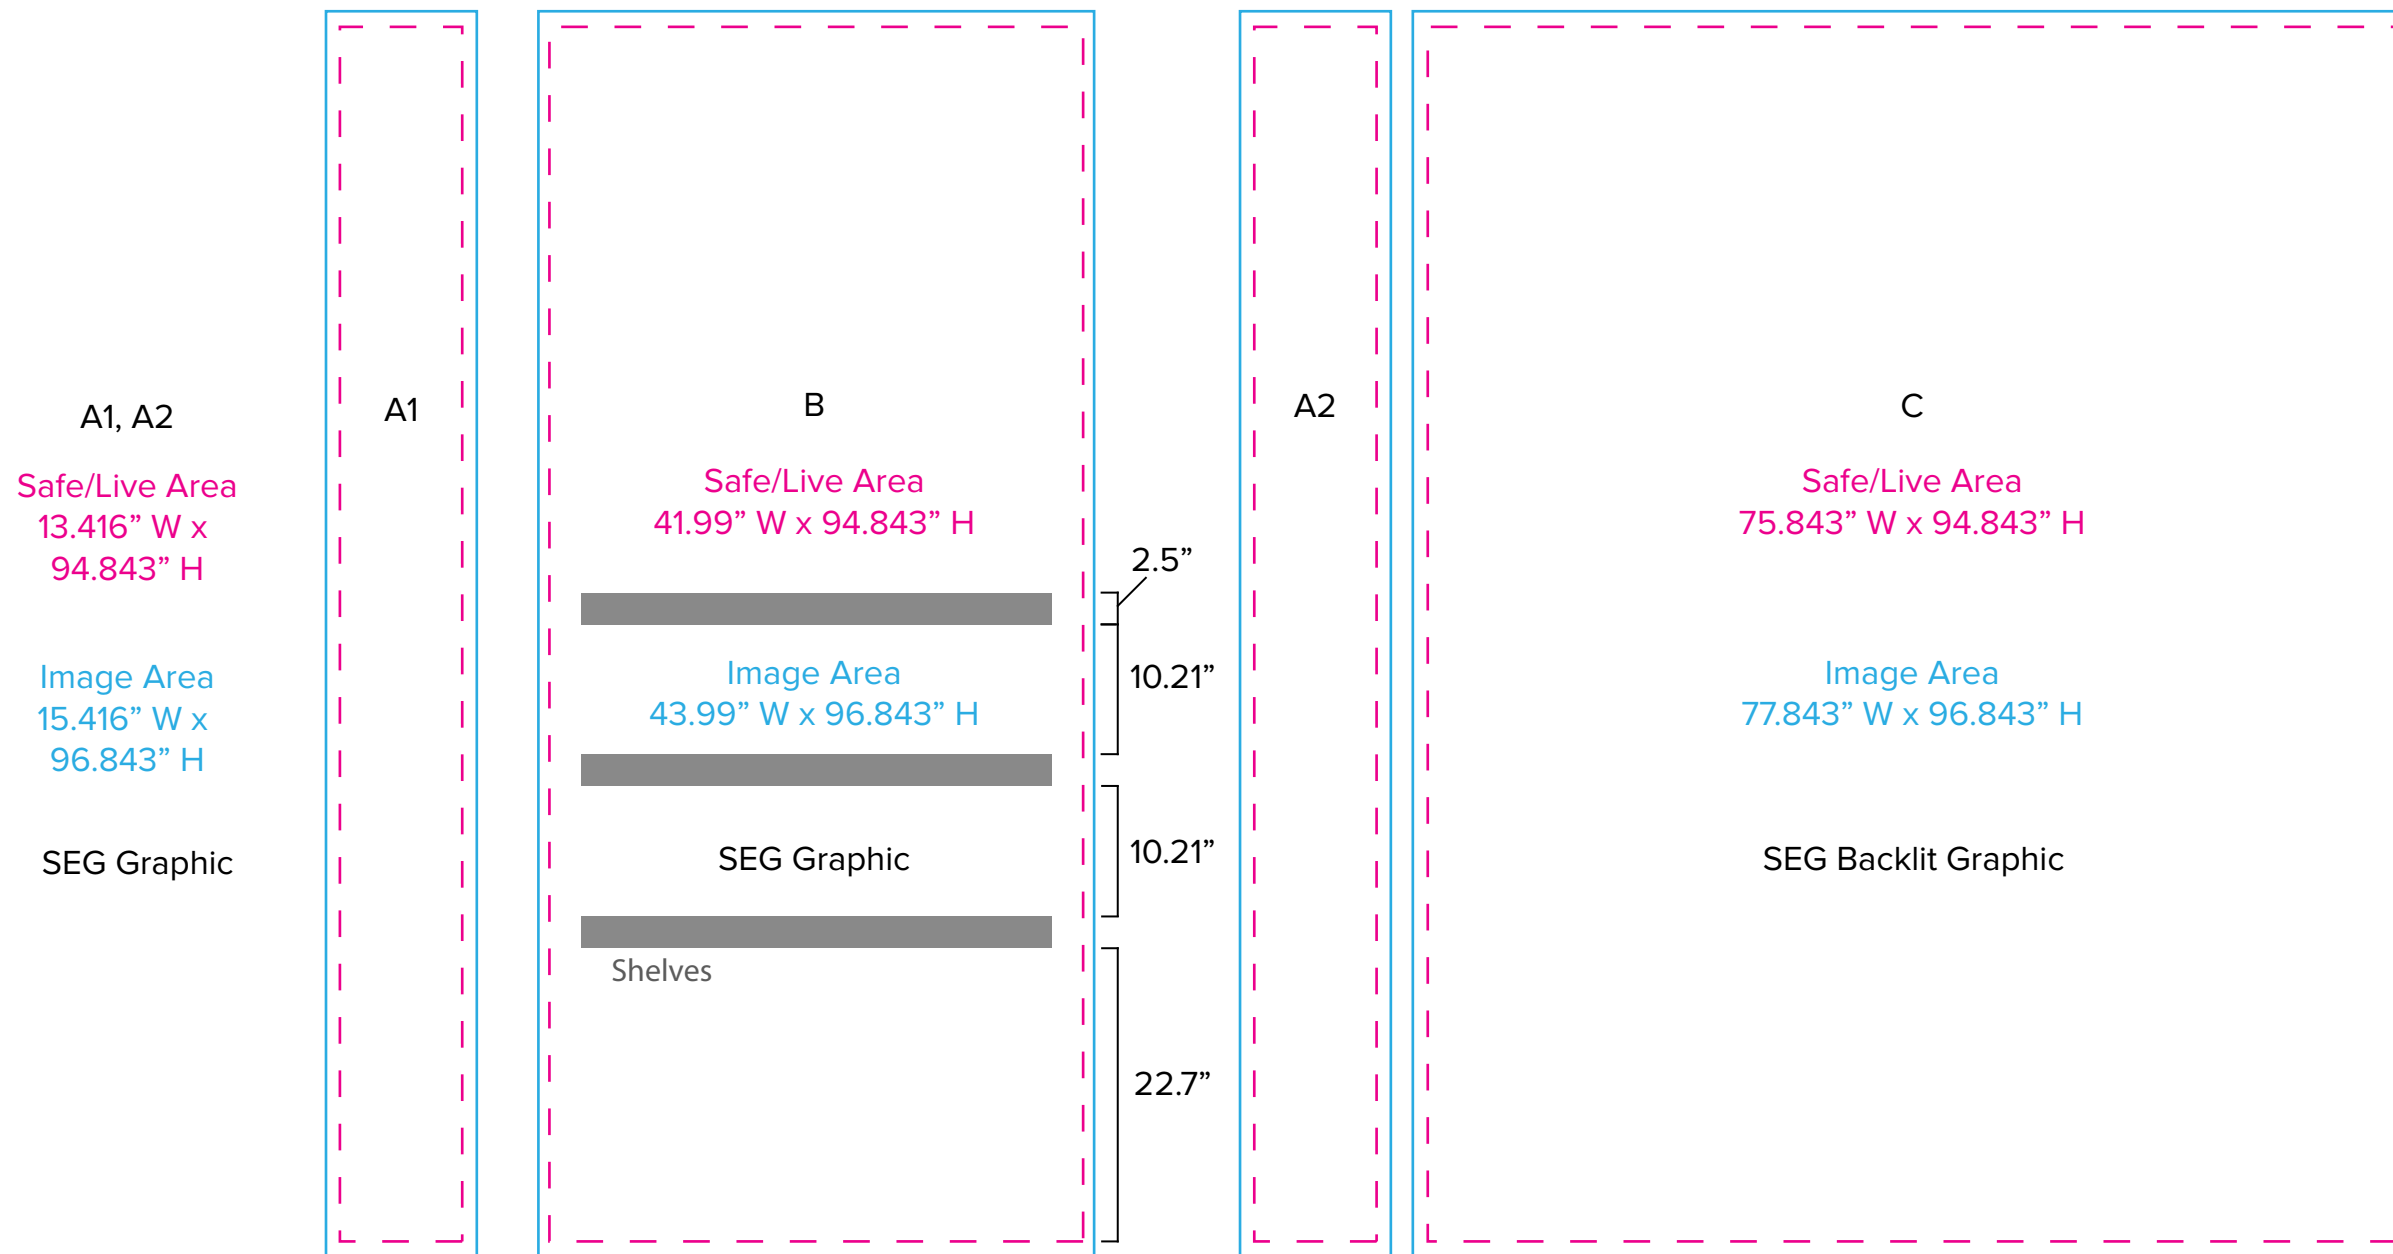

Graphics Template
10 x 10 Inline Exhibit
SEG Graphics, SEG Backlit Graphic

NOTE: All Raster Art (jpg, tiff,psd, png, etc.) must be at least 100 dpi at print size.
Standard kits are often customized. Please check with Customer Service to ensure that this template matches your specific job.

Graphic Template
Lightbox Counter
SEG Backlit Graphic

NOTE: All Raster Art (jpg, tiff,psd, png, etc.) must be at least 100 dpi at print size.
Standard kits are often customized. Please check with Customer Service to ensure that this template matches your specific job.