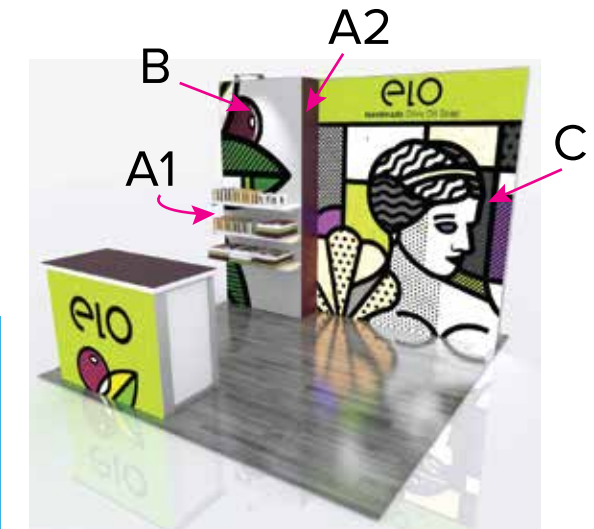

Graphics Template
10 x 10 Inline Exhibit
SEG Graphics, SEG Backlit Graphic

NOTE: All Raster Art (jpg, tiff,psd, png, etc.) must be at least 100 dpi at print size.
Standard kits are often customized. Please check with Customer Service to ensure that this template matches your specific job.

Graphic Template
Lightbox Counter
SEG Backlit Graphic

NOTE: All Raster Art (jpg, tiff,psd, png, etc.) must be at least 100 dpi at print size.
Standard kits are often customized. Please check with Customer Service to ensure that this template matches your specific job.